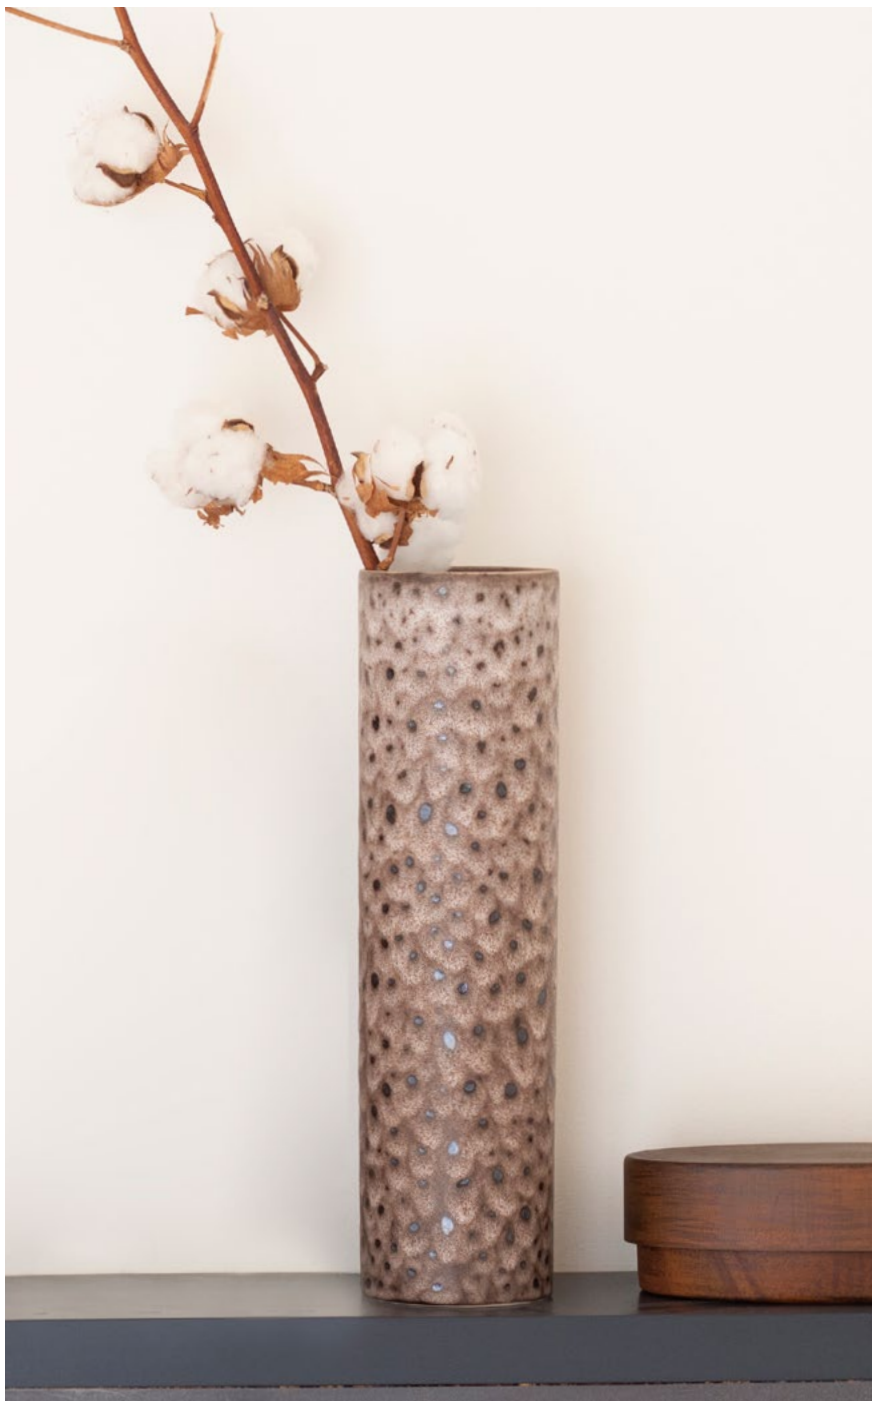

Watch video

Click here

SCALDO

TABULEIRO DE FORNO 12
OVEN DISH 12
SANDY BROWN
REF.: 130-616 | 5600829787349
PACK: 6

TABULEIRO DE FORNO 25
OVEN DISH 25
SANDY BROWN
REF.: 130-613 | 5600829780371
PACK: 4

HOME DECOR